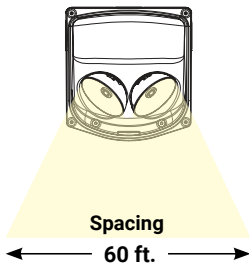

	Feature	Benefit	Result
Performance	Superior egress coverage; up to 60 feet	Less fixtures required	💰
	-30°C to 50°C temperature range	Design flexibility	✔️
	Self-diagnostics with laser test	Reduced NFPA testing costs	💰
Construction	Industrial die cast aluminum/polycarbonate housing	Environment - proof	✔️
	Two 330 Lumen LED sources; Nickel Cadmium battery	No maintenance	💰
	EZ hang installation	Reduced installation time	🕒
Compliance	NEMA 4X/IP66/NSF/UL924 wet location standard	Ease of specifying / ordering	🕒
	5-year product warranty; 7-year prorated battery warranty	No worries	✔️
	Hazardous Class 1, Division 2 option	Design flexibility	🕒

Ordering Information

Series	Housing	Wet Location	Egress Coverage	Color	Self Diagnostics	Hazardous Location
SEL = LED Emergency light	D = Die cast	W = Wet location (-30°C to 50°C)	60 = 60 ft.	___ = silver BK = black WH = white	SD = Self Diagnostics (standard)	___ = not Hazardous HAZ = Hazardous